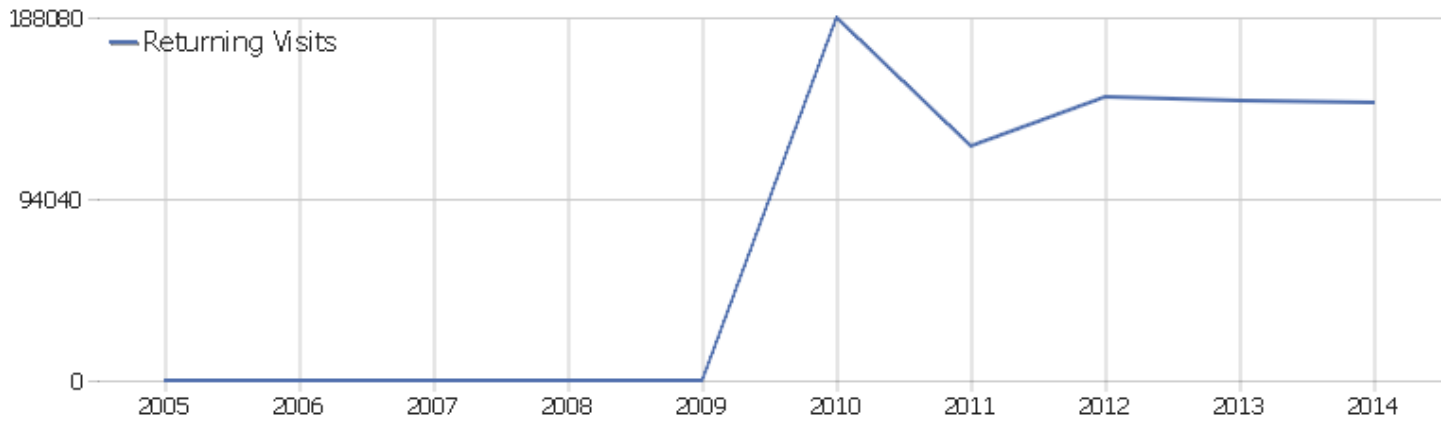

Returning Visits

Name	Value
Returning Visits	144359
Actions by Returning Visits	458079
Maximum actions in one returning visit	708
Bounce Rate for Returning Visits	59%
Avg. Actions per Returning Visit	3.2
Avg. Duration of a Returning Visit (in sec)	00:03:44
Unique returning visitors	0
Returning Users	0