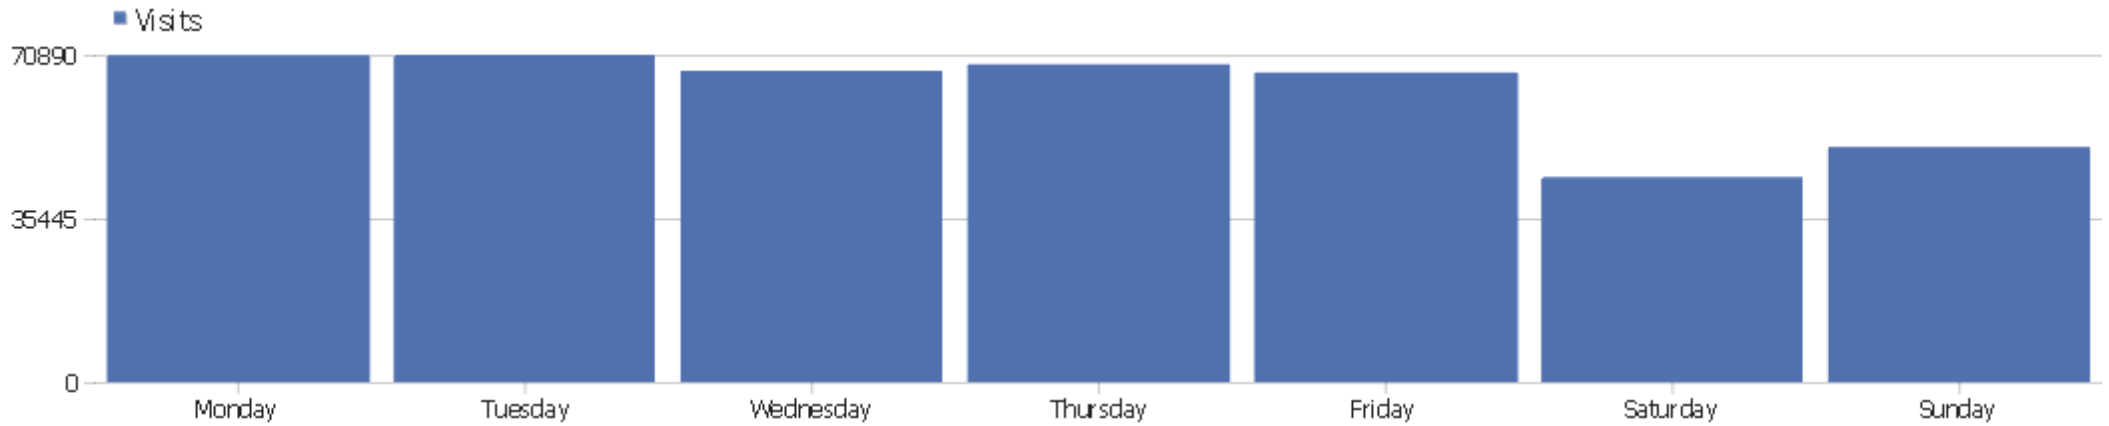

Visits by Day of Week

Day of the week	Visits	Actions	Actions per Visit	Avg. Time on Website	Bounce Rate	Conversion Rate
Monday	70795	187659	2.7	00:02:30	65%	0.22%
Tuesday	70882	188062	2.7	00:02:31	65%	0.25%
Wednesday	67434	176992	2.6	00:02:27	65%	0.26%
Thursday	68839	181145	2.6	00:02:29	66%	0.25%
Friday	67057	171274	2.6	00:02:28	65%	0.23%
Saturday	44404	116482	2.6	00:02:33	66%	0.29%
Sunday	50928	128101	2.5	00:02:23	67%	0.25%