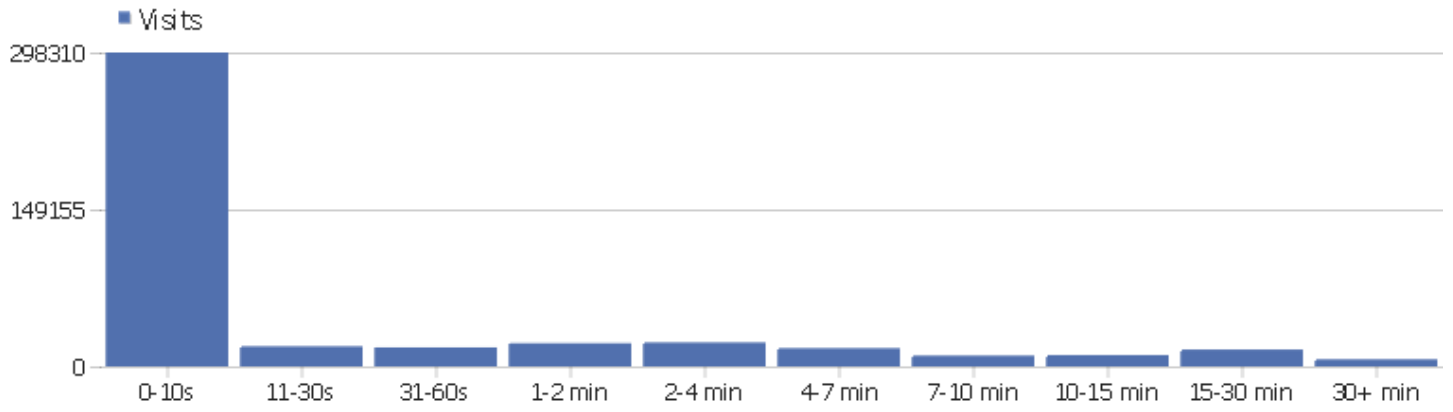

15h	27365	78529	2.9	00:02:46	63%	0.31%
16h	26401	73999	2.8	00:02:38	63%	0.31%
17h	24466	66728	2.7	00:02:24	65%	0.27%
18h	21708	54517	2.5	00:02:21	66%	0.23%
19h	22633	55181	2.4	00:02:15	68%	0.17%
20h	28754	66483	2.3	00:02:06	70%	0.18%
21h	27040	64122	2.4	00:02:11	69%	0.14%
22h	24259	59517	2.5	00:02:15	68%	0.21%
23h	17150	43041	2.5	00:02:13	67%	0.23%

Visits by Day of Week

Day of the week	Visits	Actions	Actions per Visit	Avg. Time on Website	Bounce Rate	Conversion Rate
Monday	70795	187659	2.7	00:02:30	65%	0.22%
Tuesday	70882	188062	2.7	00:02:31	65%	0.25%
Wednesday	67434	176992	2.6	00:02:27	65%	0.26%
Thursday	68839	181145	2.6	00:02:29	66%	0.25%
Friday	67057	171274	2.6	00:02:28	65%	0.23%
Saturday	44404	116482	2.6	00:02:33	66%	0.29%
Sunday	50928	128101	2.5	00:02:23	67%	0.25%

Length of Visits

Visit duration	Visits
0-10s	298310
11-30s	19113
31-60s	18055
1-2 min	22025
2-4 min	22769
4-7 min	17328
7-10 min	10305
10-15 min	10740
15-30 min	16028
30+ min	6752

Pages per Visit

Pages per visit	Visits
1 page	288293
2 pages	56038
3 pages	27267
4 pages	14795
5 pages	11008
6-7 pages	13814
8-10 pages	11413
11-14 pages	7717
15-20 pages	4921
21+ pages	5073