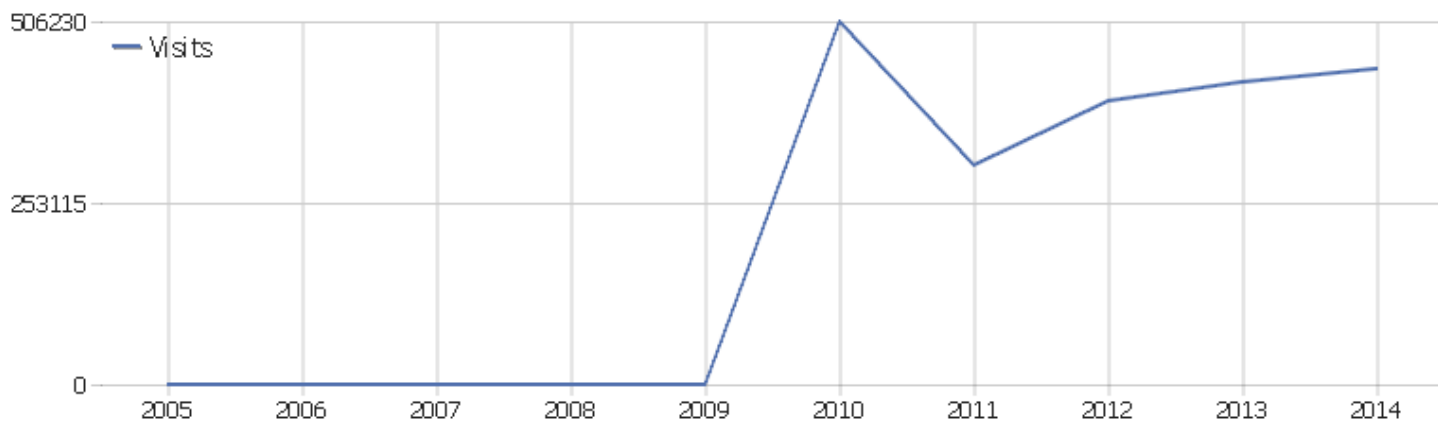

Transition Network

Date range: 2014

Annual Transition Network 2014 Piwik Stats Report

Visits Summary

Name	Value
Visits	440339
Actions	1149715
Maximum actions in one visit	708
Actions per Visit	2.6
Avg. Visit Duration (in seconds)	00:02:29
Bounce Rate	65%
Unique visitors	0
Users	0

Visits by Server Time

Server time	Visits	Actions	Actions per Visit	Avg. Time on Website	Bounce Rate	Revenue
0h	11974	31942	2.7	00:02:33	66%	£ 0
1h	10359	26588	2.6	00:02:25	68%	£ 0
2h	9432	23590	2.5	00:02:22	67%	£ 0
3h	8890	23203	2.6	00:02:33	66%	£ 0
4h	8439	21351	2.5	00:02:32	67%	£ 0
5h	7920	21169	2.7	00:02:36	67%	£ 0
6h	8807	21845	2.5	00:02:20	68%	£ 0
7h	12578	30630	2.4	00:02:18	67%	£ 0
8h	16064	38922	2.4	00:02:20	67%	£ 0
9h	21353	52053	2.4	00:02:15	66%	£ 0
10h	22152	59599	2.7	00:02:43	65%	£ 0
11h	25147	65939	2.6	00:02:34	65%	£ 0
12h	23817	63188	2.7	00:02:32	65%	£ 0
13h	23839	64223	2.7	00:02:33	64%	£ 0
14h	24749	65640	2.7	00:02:29	64%	£ 0

Length of Visits

Visit duration	Visits
0-10s	298310
11-30s	19113
31-60s	18055
1-2 min	22025
2-4 min	22769
4-7 min	17328
7-10 min	10305
10-15 min	10740
15-30 min	16028
30+ min	6752

Pages per Visit

Pages per visit	Visits
1 page	288293
2 pages	56038
3 pages	27267
4 pages	14795
5 pages	11008
6-7 pages	13814
8-10 pages	11413
11-14 pages	7717
15-20 pages	4921
21+ pages	5073

Visits by days since last visit

Visits by days since last visit	Visits
New visits	295932
0 days	47591
1 day	26981
2 days	9523
3 days	6364
4 days	4664
5 days	3610
6 days	3215
7 days	2899
8-14 days	10422
15-30 days	11120
31-60 days	7360
61-120 days	5348
121-364 days	4759
365+ days	551