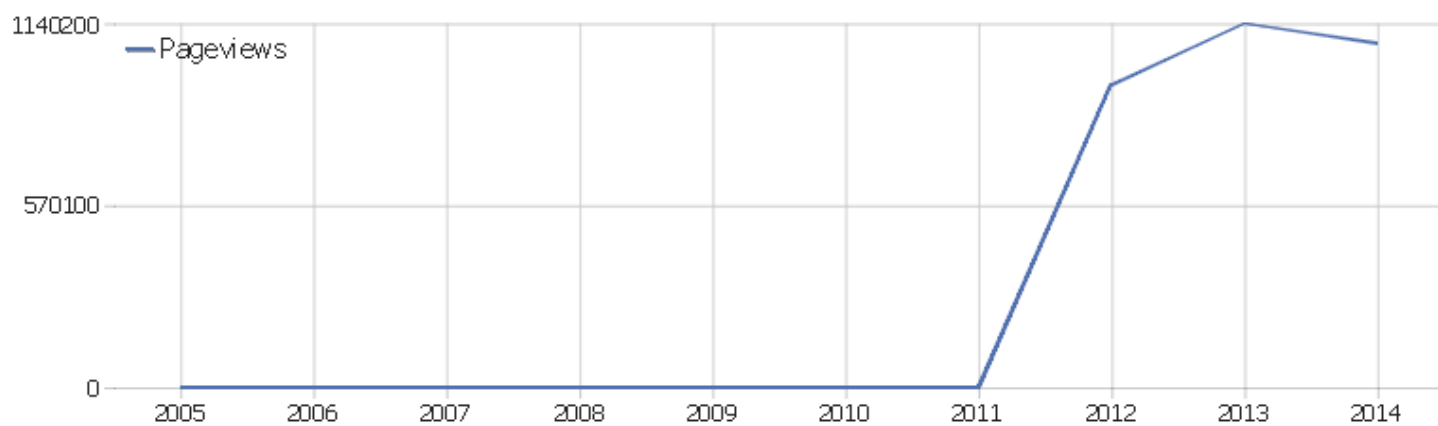

Actions - Main metrics

Name	Value
Pageviews	1079302
Unique Pageviews	855998
Downloads	15785
Unique Downloads	14555
Outlinks	35332
Unique Outlinks	33062
Searches	11344
Unique Keywords	4418
Avg. generation time	1.03s