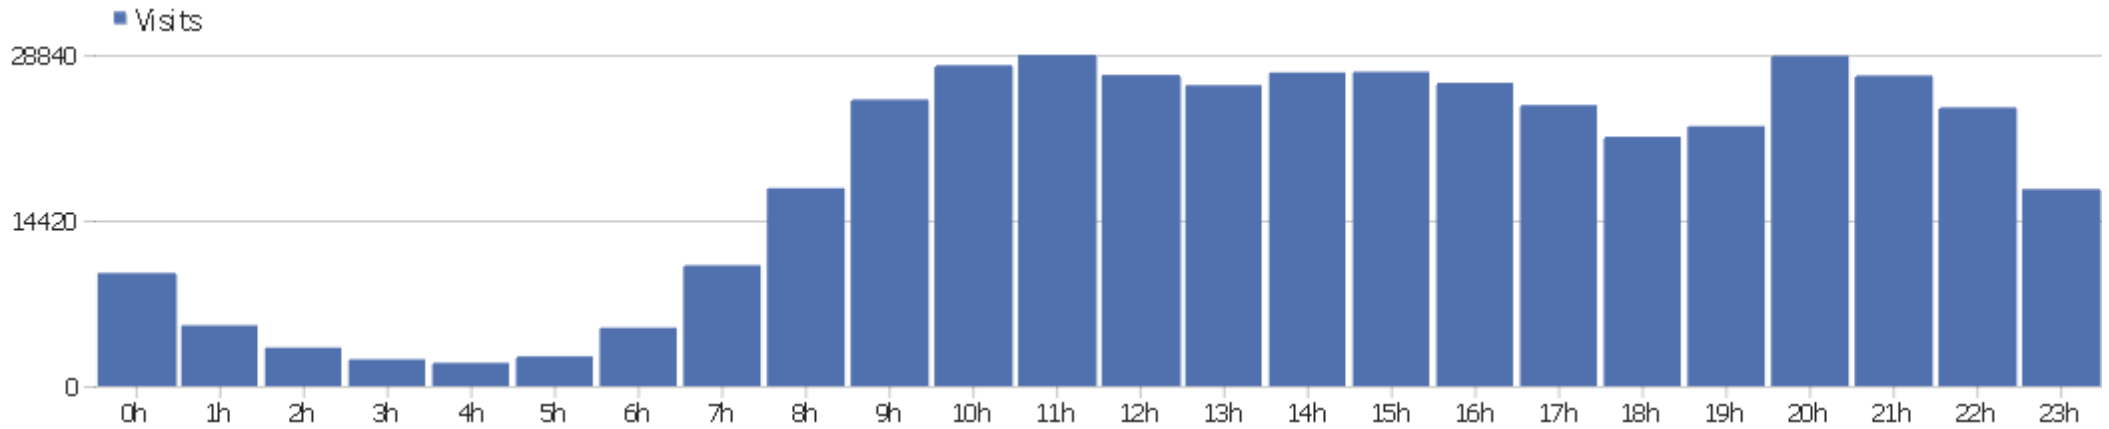

Visits by Local Time

Local time	Visits	Actions	Actions per Visit	Avg. Time on Website	Bounce Rate	Conversion Rate
0h	9843	25814	2.6	00:02:13	67%	0.29%
1h	5289	13059	2.5	00:02:09	69%	0.26%
2h	3347	8455	2.5	00:01:58	69%	0.3%
3h	2333	5942	2.5	00:02:25	68%	0.21%
4h	2023	4832	2.4	00:02:17	70%	0.35%
5h	2582	6367	2.5	00:02:43	67%	0.35%
6h	5083	12310	2.4	00:02:39	66%	0.24%
7h	10515	26483	2.5	00:02:33	66%	0.23%
8h	17234	41369	2.4	00:02:27	67%	0.22%
9h	24954	64839	2.6	00:02:40	65%	0.23%
10h	27937	75743	2.7	00:02:44	65%	0.26%
11h	28835	79984	2.8	00:02:41	63%	0.35%
12h	27091	72868	2.7	00:02:33	63%	0.27%
13h	26196	72315	2.8	00:02:38	63%	0.23%
14h	27301	77218	2.8	00:02:47	62%	0.25%