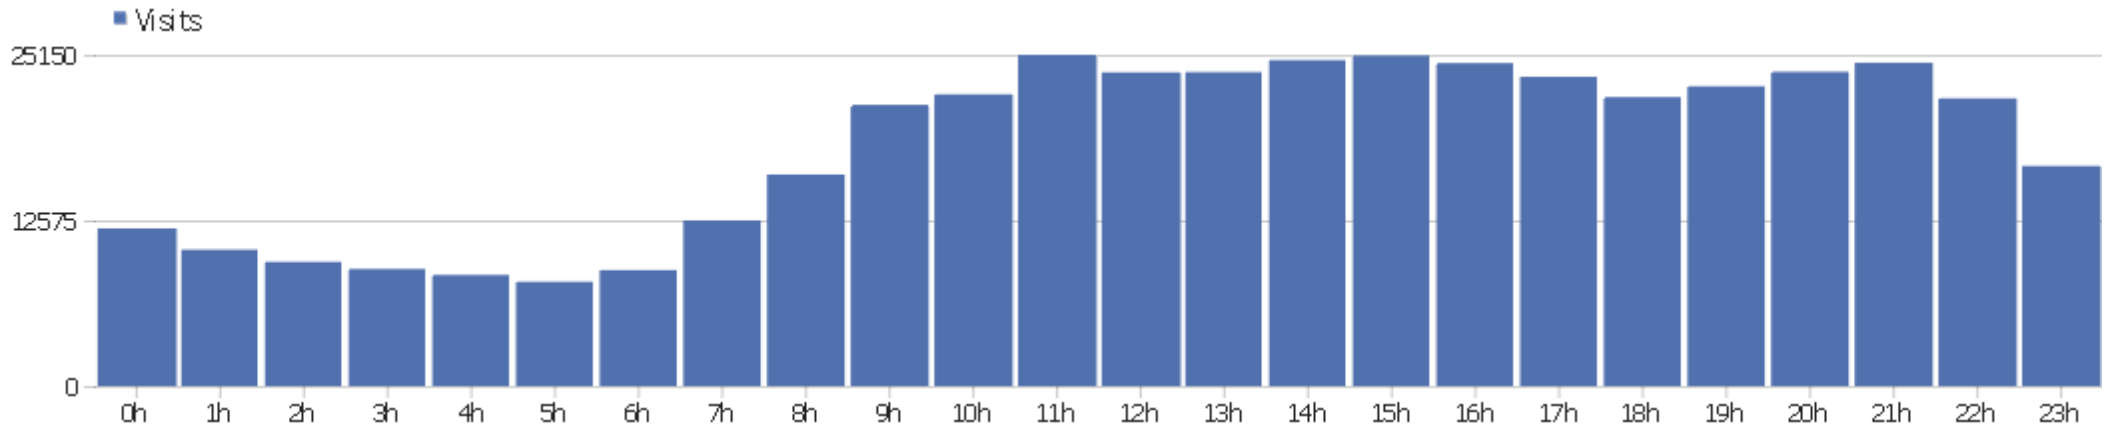

Transition Network

Date range: 2014

Annual Transition Network 2014 Piwik Stats Report

Visits Summary

Name	Value
Visits	440339
Actions	1149715
Maximum actions in one visit	708
Actions per Visit	2.6
Avg. Visit Duration (in seconds)	00:02:29
Bounce Rate	65%
Unique visitors	0
Users	0

Visits by Server Time

Server time	Visits	Actions	Actions per Visit	Avg. Time on Website	Bounce Rate	Revenue
0h	11974	31942	2.7	00:02:33	66%	£ 0
1h	10359	26588	2.6	00:02:25	68%	£ 0
2h	9432	23590	2.5	00:02:22	67%	£ 0
3h	8890	23203	2.6	00:02:33	66%	£ 0
4h	8439	21351	2.5	00:02:32	67%	£ 0
5h	7920	21169	2.7	00:02:36	67%	£ 0
6h	8807	21845	2.5	00:02:20	68%	£ 0
7h	12578	30630	2.4	00:02:18	67%	£ 0
8h	16064	38922	2.4	00:02:20	67%	£ 0
9h	21353	52053	2.4	00:02:15	66%	£ 0
10h	22152	59599	2.7	00:02:43	65%	£ 0
11h	25147	65939	2.6	00:02:34	65%	£ 0
12h	23817	63188	2.7	00:02:32	65%	£ 0
13h	23839	64223	2.7	00:02:33	64%	£ 0
14h	24749	65640	2.7	00:02:29	64%	£ 0

Length of Visits

Visit duration	Visits
0-10s	298310
11-30s	19113
31-60s	18055
1-2 min	22025
2-4 min	22769
4-7 min	17328
7-10 min	10305
10-15 min	10740
15-30 min	16028
30+ min	6752

Pages per Visit

Pages per visit	Visits
1 page	288293
2 pages	56038
3 pages	27267
4 pages	14795
5 pages	11008
6-7 pages	13814
8-10 pages	11413
11-14 pages	7717
15-20 pages	4921
21+ pages	5073

Visits by days since last visit

Visits by days since last visit	Visits
New visits	295932
0 days	47591
1 day	26981
2 days	9523
3 days	6364
4 days	4664
5 days	3610
6 days	3215
7 days	2899
8-14 days	10422
15-30 days	11120
31-60 days	7360
61-120 days	5348
121-364 days	4759
365+ days	551