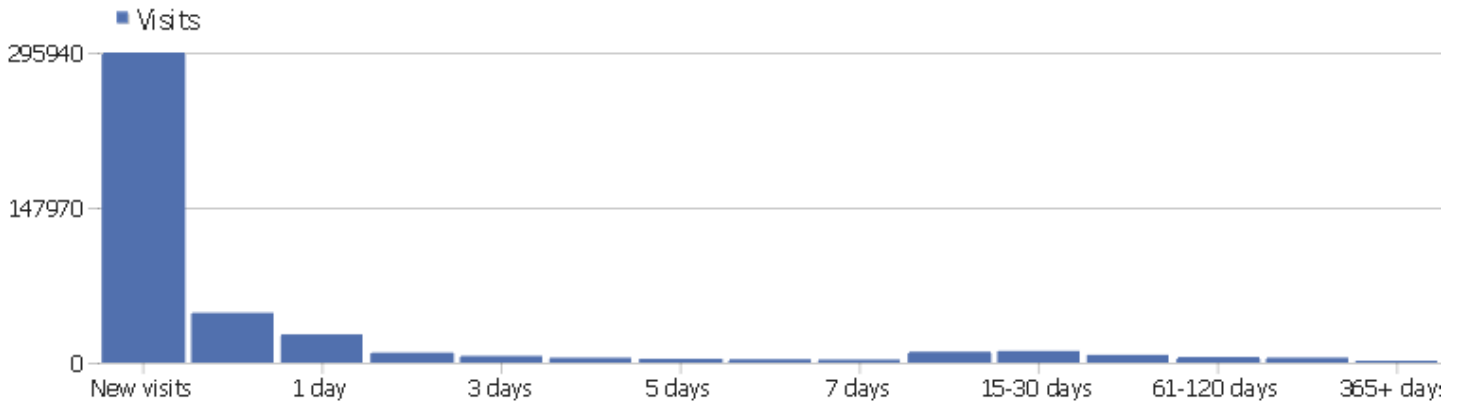

Length of Visits

Visit duration	Visits
0-10s	298310
11-30s	19113
31-60s	18055
1-2 min	22025
2-4 min	22769
4-7 min	17328
7-10 min	10305
10-15 min	10740
15-30 min	16028
30+ min	6752

Pages per Visit

Pages per visit	Visits
1 page	288293
2 pages	56038
3 pages	27267
4 pages	14795
5 pages	11008
6-7 pages	13814
8-10 pages	11413
11-14 pages	7717
15-20 pages	4921
21+ pages	5073

Visits by Visit Number

Visits by Visit Number	Visits	% Visits
1 visit	296793	67%
2 visits	40365	9%
3 visits	16970	4%
4 visits	10026	2%
5 visits	6780	2%
6 visits	5104	1%
7 visits	4127	1%
8 visits	3335	1%
9-14 visits	12045	3%
15-25 visits	10313	2%
26-50 visits	10067	2%
51-100 visits	7549	2%
101-200 visits	5932	1%
201+ visits	10933	2%

Visits by days since last visit

Visits by days since last visit	Visits
New visits	295932
0 days	47591
1 day	26981
2 days	9523
3 days	6364
4 days	4664
5 days	3610
6 days	3215
7 days	2899
8-14 days	10422
15-30 days	11120
31-60 days	7360
61-120 days	5348
121-364 days	4759
365+ days	551