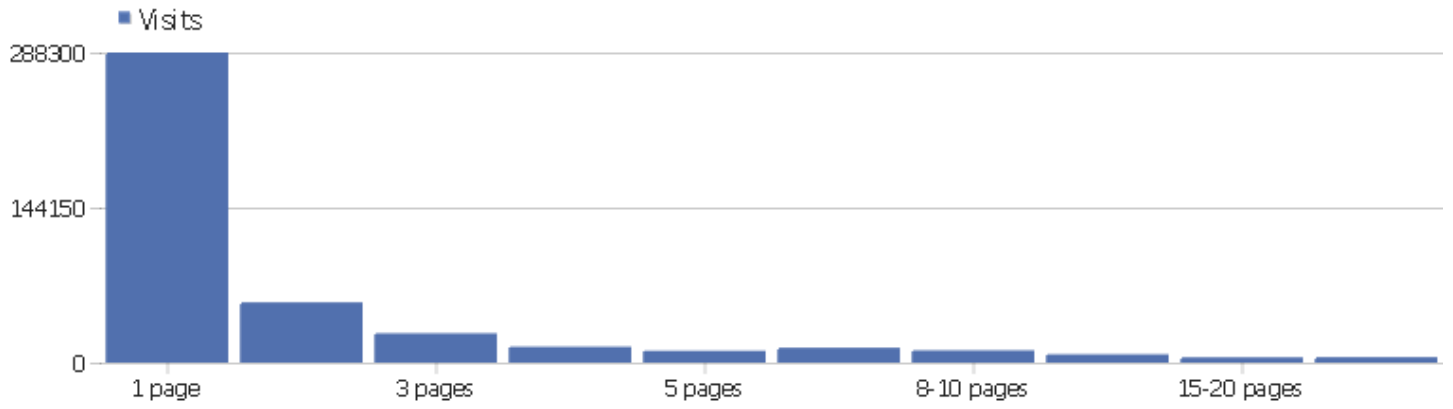

Actions - Main metrics

Name	Value
Pageviews	1079302
Unique Pageviews	855998
Downloads	15785
Unique Downloads	14555
Outlinks	35332
Unique Outlinks	33062
Searches	11344
Unique Keywords	4418
Avg. generation time	1.03s

Length of Visits

Visit duration	Visits
0-10s	298310
11-30s	19113
31-60s	18055
1-2 min	22025
2-4 min	22769
4-7 min	17328
7-10 min	10305
10-15 min	10740
15-30 min	16028
30+ min	6752

Pages per Visit

Pages per visit	Visits
1 page	288293
2 pages	56038
3 pages	27267
4 pages	14795
5 pages	11008
6-7 pages	13814
8-10 pages	11413
11-14 pages	7717
15-20 pages	4921
21+ pages	5073