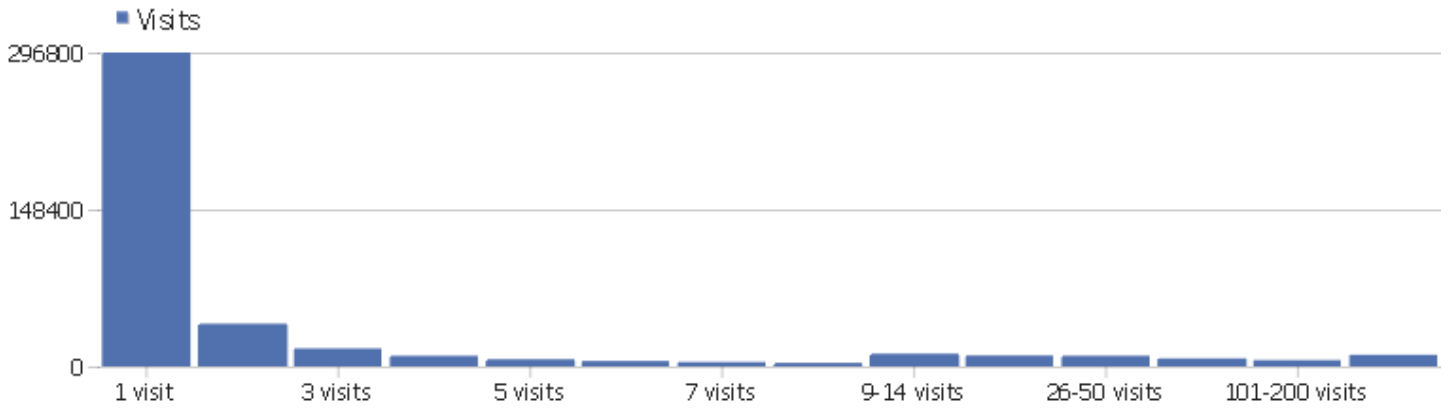

Length of Visits

Visit duration	Visits
0-10s	298310
11-30s	19113
31-60s	18055
1-2 min	22025
2-4 min	22769
4-7 min	17328
7-10 min	10305
10-15 min	10740
15-30 min	16028
30+ min	6752

Pages per Visit

Pages per visit	Visits
1 page	288293
2 pages	56038
3 pages	27267
4 pages	14795
5 pages	11008
6-7 pages	13814
8-10 pages	11413
11-14 pages	7717
15-20 pages	4921
21+ pages	5073

Visits by Visit Number

Visits by Visit Number	Visits	% Visits
1 visit	296793	67%
2 visits	40365	9%
3 visits	16970	4%
4 visits	10026	2%
5 visits	6780	2%
6 visits	5104	1%
7 visits	4127	1%
8 visits	3335	1%
9-14 visits	12045	3%
15-25 visits	10313	2%
26-50 visits	10067	2%
51-100 visits	7549	2%
101-200 visits	5932	1%
201+ visits	10933	2%

Visits by days since last visit

Visits by days since last visit	Visits
New visits	295932
0 days	47591
1 day	26981
2 days	9523
3 days	6364
4 days	4664
5 days	3610
6 days	3215
7 days	2899
8-14 days	10422
15-30 days	11120
31-60 days	7360
61-120 days	5348
121-364 days	4759
365+ days	551